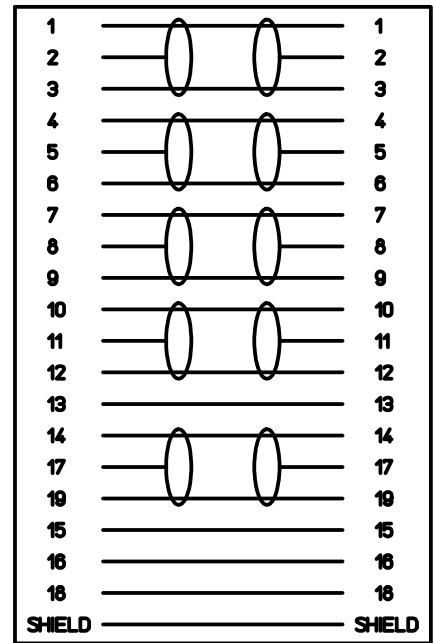

Diritti riservati All rights reserved

B

B

C

C

- SLIM HDMI 2.0 support 3D, 4K @60Hz, 2160p, ARC, Ethernet, speed 18Gb/s.
- 24K gold plated connectors.
- Materials RoHS compliant.
- Working temperature -40°/+70°C.

Dimensions in mm

Simplified representation with dimensions without tolerance

Original Size A4

Date 30/06/21

Sign. S. Diasparra

CW 5 MIAF

HDMI Type A CABLE Male - Male, for female module CX 01 MIF

Scale

1:1