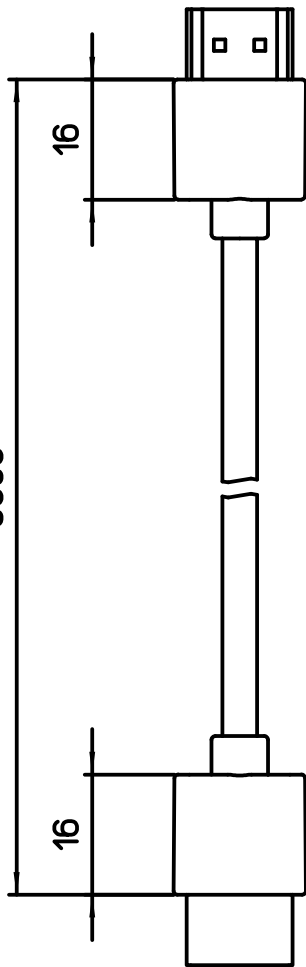

A

A

HDMI A-M

HDMI A-M